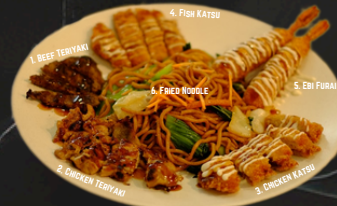

*SET INCLUDES RICE & SOUP

(EXTRA SAMBAL BAWANG)

Rp 3.182

(EXTRA CHILLI OIL)

Rp 3.182

***10% TAX NOT INCLUDED ON ALL MENU ITEMS**

SIMPLE SET

CHICKEN KATSU **Rp 27.727**

CHICKEN TERIYAKI **Rp 35.909**

EBI FURAI **Rp 30.454**

BEEF TERIYAKI **Rp 36.818**

*SET INCLUDES RICE & SALAD

COMBO PLATTER

2 COMBO **Rp 48.636**

3 COMBO **Rp 54.091**

4 COMBO **Rp 59.091**

5 COMBO **Rp 63.636**

6 COMBO **Rp 72.272**

*INCLUDES SALAD & RICE OR SOUP

+ **Rp 13.181 EACH WITH ANY TEPPANYAKI SET**

TEPPANYAKI COMBO

SLICE BEEF COMBO

W/ CHICKEN KATSU **Rp 58.181**
W/ FISH KATSU **Rp 58.181**
W/ SHRIMP KATSU **Rp 59.545**
W/ FRIED CK DUMPLING **Rp 58.181**
W/ CHICKEN **Rp 58.181**
W/ FISH **Rp 58.636**
W/ SQUID * **Rp 61.363**
W/ PRAWN * **Rp 62.272**